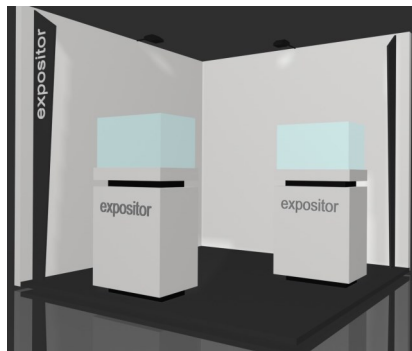

PORTOJÓIA STANDS

STAND Y

Structure: 2.5m high carpentry walls;

Walls: white colour;

Floors: beige carpet;

Furniture: 1 table and 3 chairs;

Lighting: 2 projectors;

Company Identification: lettering (max: 30 characters).

9 sqm	615 €
18 sqm	1.150 €
27 sqm	1.720 €
36 sqm	2.100 €

STAND Y Plus

Structure: 2.5m high carpentry walls;

Walls: white colour;

Floors: beige carpet on platform;

Furniture: 1 table, 3 chairs and 2 lighted showcases;

Lighting: 2 projectors;

Company Identification: lettering (max: 30 characters).

9 sqm	1.130 €
18 sqm	1.800 €
27 sqm	2.500 €
36 sqm	2.995 €

STAND S

Structure: melamine sheets, silver-coloured aluminium profiles;